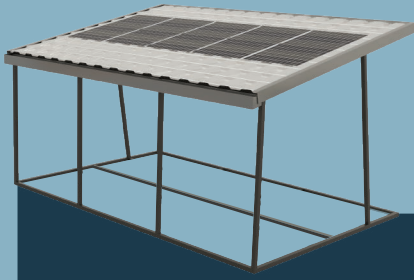

Fast Company Honoree
Best World Changing idea 2025
Europe, Middle East, Africa

Save up to KSH 300K per year in electricity costs

Unlock New Opportunities

Add 33m² of multi-purpose real estate for the project you've been dreaming of.

Upgrade Your Business

A cost-effective investment, built quickly and pays for itself in 3-5 years.

Sizes & Configurations

Solar Pod 2.6 KW

Solar Panels
5 x 520W
ultra-light & thin

Dimensions
3.5m x 6.6m
Height: 2.4-3.2m

Floor Area
23m²

Included with the unit:

- Climatile® roof
- 5 solar panels
- Steel structure
- 1 hybrid inverter 5kW
- 1 lithium -ion battery 3.8kWh

(flooring not included)

Starting from only

**\$5,534 /
Ksh 716,693**
ex VAT

Solar Lodge 5.2 KW

Solar Panels
10 x 520W
ultra-light & thin

Dimensions
5.3m x 6.6m
Height: 2.4-3.5m

Floor Area
33m²

Included with the unit:

- Climatile® roof
- 10 solar panels
- Steel structure
- 1 hybrid inverter 5kW
- 1 lithium -ion battery 3.8kWh