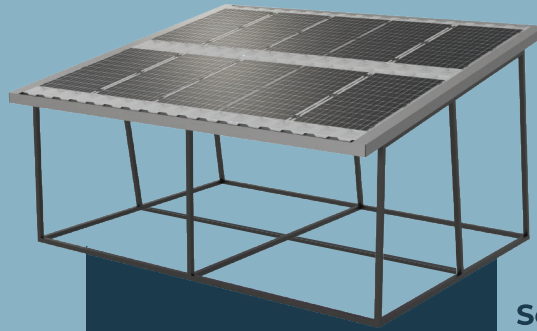

Upgrade Your Business

A cost-effective investment, built quickly and pays for itself in 3-5 years.

Sizes & Configurations

Solar Pod 2.6 KW

Solar Panels
5 x 520W
ultra-light & thin

Dimensions
3.5m x 6.6m
Height: 2.4-3.2m

Floor Area
23m²

Included with the unit:

- Climatile® roof
- 5 solar panels
- Steel structure
- 1 hybrid inverter 5kW
- 1 lithium -ion battery 3.8kWh

(flooring not included)

Starting from only

**\$5,534 /
Ksh 716,693**
ex VAT

Solar Lodge 5.2 KW

Solar Panels
10 x 520W
ultra-light & thin

Dimensions
5.3m x 6.6m
Height: 2.4-3.5m

Floor Area
33m²

Included with the unit:

- Climatile® roof
- 10 solar panels
- Steel structure
- 1 hybrid inverter 5kW
- 1 lithium -ion battery 3.8kWh

(flooring not included)

Starting from only

**\$7,425 /
Ksh 961,505**
ex VAT

We take care of the toughest part:
structure, roof, solar, batteries and inverters.

You have fun making it your own!

Climatile roof
available in
different colours